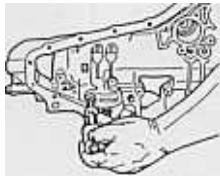

INSTRUCTIONS FOR **SERVO CAPSULE REMOVERS**

**T440-308 for
440-T4, 4T60E**

Insert

Twist

**T700-307 for
700-R4, 4L60, 4L60E**

Pull