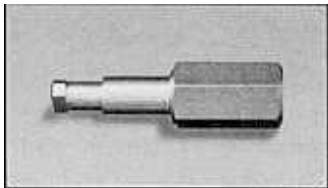

INSTRUCTIONS FOR **SERVO CAPSULE REMOVERS**

**T440-308 for
440-T4, 4T60E**

Insert

Twist

**T700-307 for
700-R4, 4L60, 4L60E**

Pull